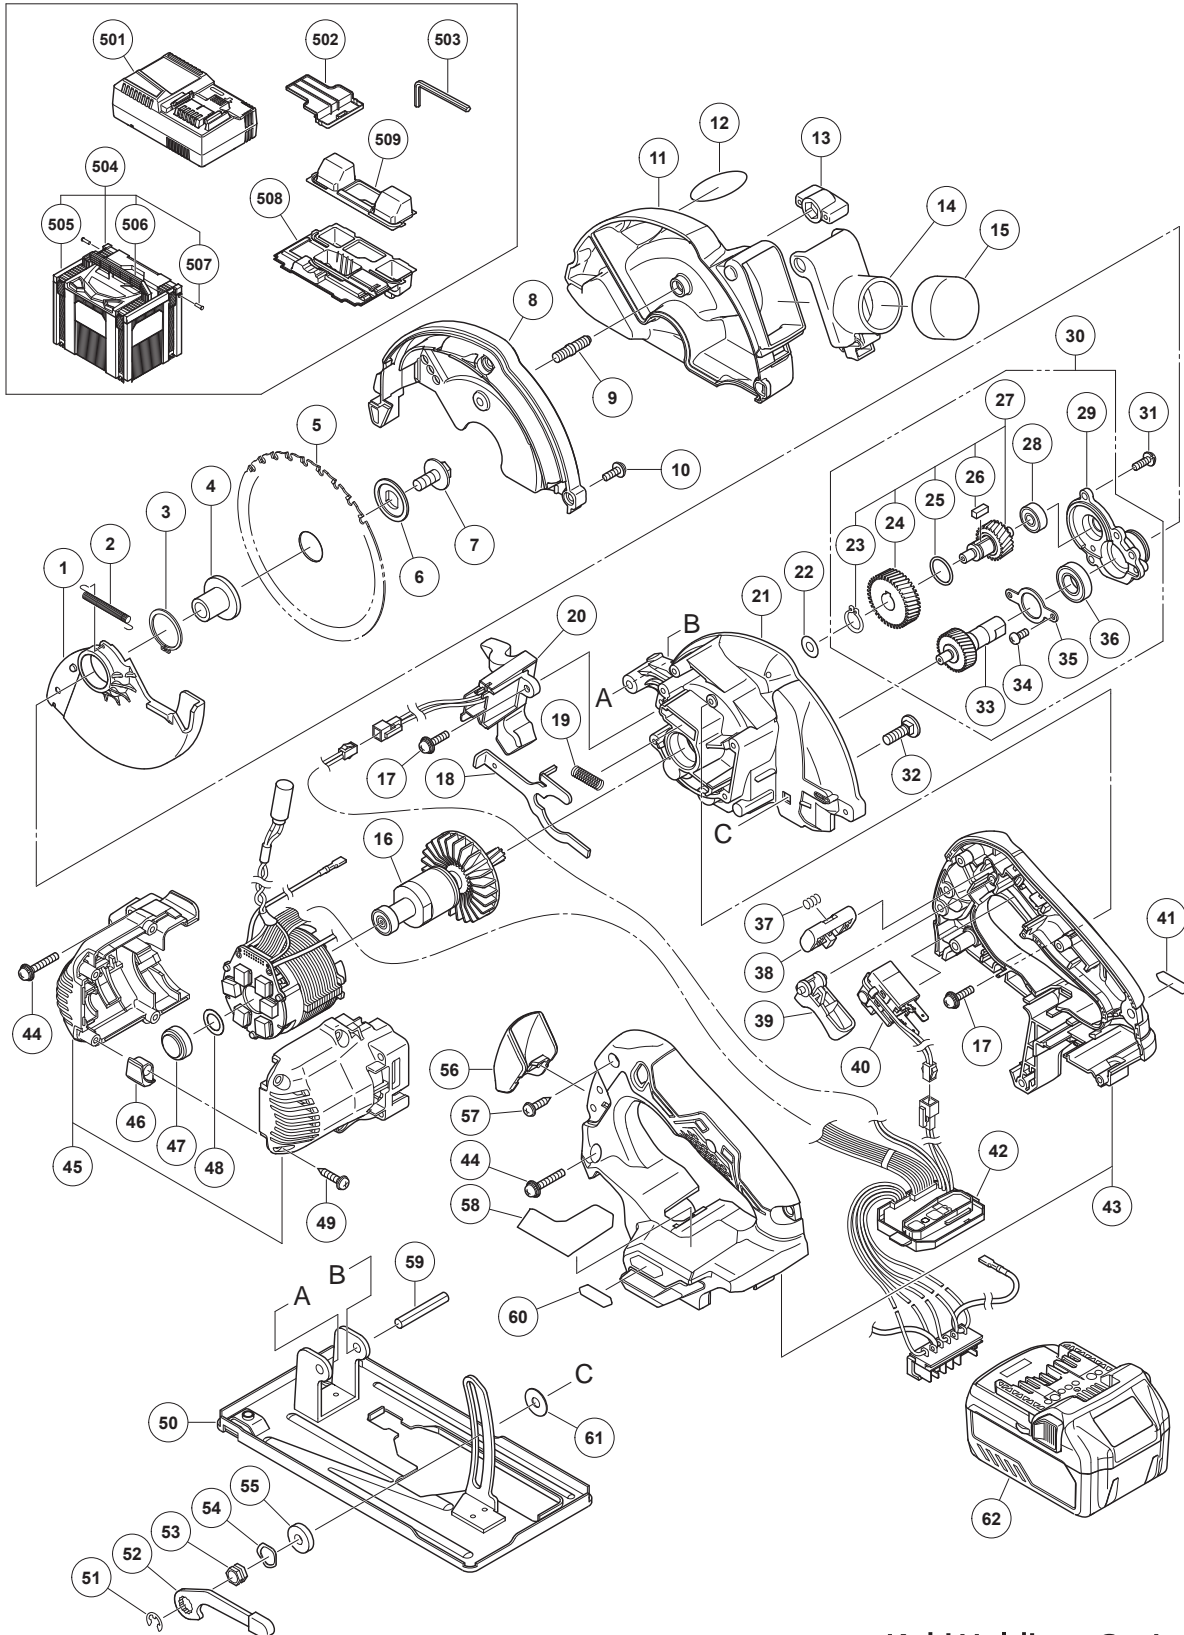

ELECTRIC TOOL PARTS LIST

■ CORDLESS METAL CUTTER Model CD 3605DA

2019 · 3 · 25
(E1)

PARTS

CD 3605DA

ITEM NO.	CODE NO.	DESCRIPTION	NO. USED	REMARKS
1	374360	LOWER GUARD	1	
2	374253	RETURN SPRING	1	
3	939548	RETAINING RING FOR D22 SHAFT (10 PCS.)	1	
4	374254	WASHER (A)	1	
5	374352	TCT SAW BLADE 125MM-D20 HOLE-NT28	1	
6	374255	WASHER (B)	1	
7	338917	HEX. FLANGE BOLT	1	
8	374357	SAW COVER (B)	1	
9	324894	SPECIAL BOLT	1	
10	333781	MACHINE SCREW (W/WASHER) M4 X 12 (BLACK)	3	
11	374356	SAW COVER (A)	1	
12		BRAND LABEL	1	
13	307882	WING NUT M6	1	
14	374347	DUST COVER	1	
15	324891	CAP	1	
16	361100	ROTOR	1	
17	305691	MACHINE SCREW (W/WASHERS) M4 X 14 (BLACK)	2	
18	374247	LOCK LEVER	1	
19	334225	SPRING	1	
20	374241	LED (A)	1	
21	375405	GEAR COVER (A)	1	
22	329975	WASHER (A)	1	
23	316487	RETAINING RING FOR D11 SHAFT	1	
24	338925	FIRST GEAR	1	
25	319567	O-RING (S-15)	1	
26	930511	FEATHER KEY 4 X 4 X 10	1	
27	374250	SECOND SHAFT ASS'Y	1	INCLUD.23-26
28	606ZZM	BALL BEARING 606VV	1	
29	374239	BEARING HOLDER	1	
30	374252	BEARING HOLDER ASS'Y	1	INCLUD.27-29,33-36
31	951039	MACHINE SCREW (W/SP. WASHER) M4 X 12	3	
32	375031	BOLT (SQUARE) M6 X 20	1	
33	374251	SPINDLE GEAR SET	1	
34	949203	MACHINE SCREW M3 X 8 (10 PCS.)	2	
35	338922	BEARING COVER	1	
36	6901VV	BALL BEARING 6901VV	1	
37	374781	SPRING	1	
38	374780	KNOB	1	
39	338899	TRIGGER	1	
40	371907	SWITCH	1	
41	373914	MV LABEL (B)	1	
42	341046	STATOR FET PCB ASS'Y	1	INCLUD.20
43	374302	HANDLE SET (GREEN)	1	
44	375104	MACHINE SCREW (W/WASHERS) M4	6	
45	374240	HOUSING SET	1	
46	336554	CUSHION	2	
47	338928	RUBBER BUSHING	1	
48	375110	WASHER	1	
49	301653	TAPPING SCREW (W/FLANGE) D4 X 20 (BLACK)	4	
50	374358	BASE (C)	1	